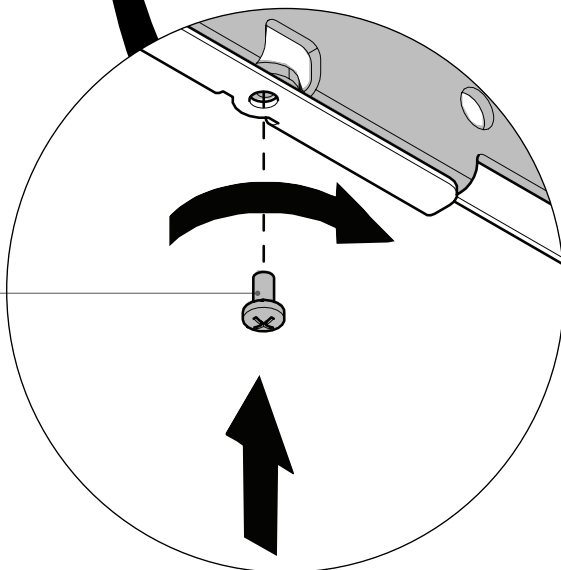

Installation Guide

SPDS522

Universal Flat Wall Mount

CAUTION

- This product must be installed by a professional installer.
- This product is designed to be wall mounted. Before installing please verify that the wall can bear the combined weight of the solution and hardware. Standard fixings for wooden material and fixings for concrete material are supplied as part of the product, but they will not be suitable for all types of walls.
- It is the responsibility of the installer to use appropriate fixings for the specific installation location.
- The maximum weight limit for this product is 80 kg. Do not exceed the stated weight limit.
- This product is intended for indoor use only.
- If these installation instructions are not followed precisely, it could lead to product failure and potential personal injury.
- Ergonomic Solutions / SpacePole inc. cannot be held responsible for any failure or injury, if the installation instructions are not followed correctly.

1 Mount wall bracket

It is the responsibility of the installer to use the appropriate fixings for the specific installation location!

2 Mount screen bracket

3 Mount screen to wall

4

Secure screen

M4x8

Need help? Contact us