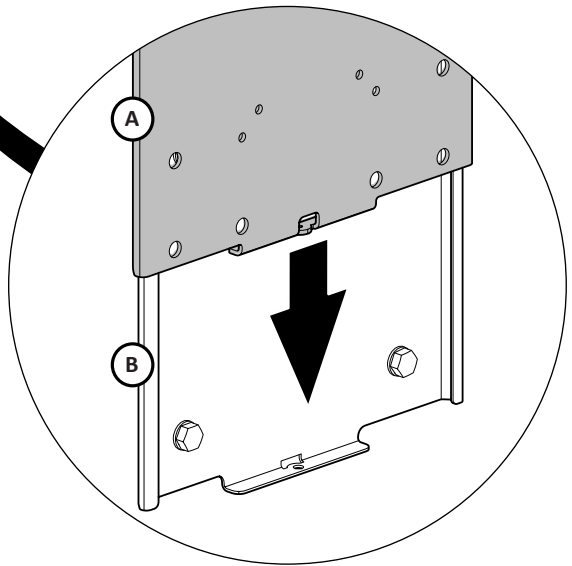

Installation Guide

SPDS522

Universal Flat Wall Mount

CAUTION

- This product must be installed by a professional installer.
- This product is designed to be wall mounted. Before installing please verify that the wall can bear the combined weight of the solution and hardware. Standard fixings for wooden material and fixings for concrete material are supplied as part of the product, but they will not be suitable for all types of walls.
- It is the responsibility of the installer to use appropriate fixings for the specific installation location.
- The maximum weight limit for this product is 80 kg. Do not exceed the stated weight limit.
- This product is intended for indoor use only.
- If these installation instructions are not followed precisely, it could lead to product failure and potential personal injury.
- Ergonomic Solutions / SpacePole inc. cannot be held responsible for any failure or injury, if the installation instructions are not followed correctly.

Tool list

SPIRIT LEVEL

Box content

4x M6x12

5 x M4x8

4 x M4x6

4x wall plugs

4x 8x60mm screw

1 Mount wall bracket

It is the responsibility of the installer to use the appropriate fixings for the specific installation location!

2 Mount screen bracket

3 Mount screen to wall

4

Secure screen

M4x8

Need help? Contact us