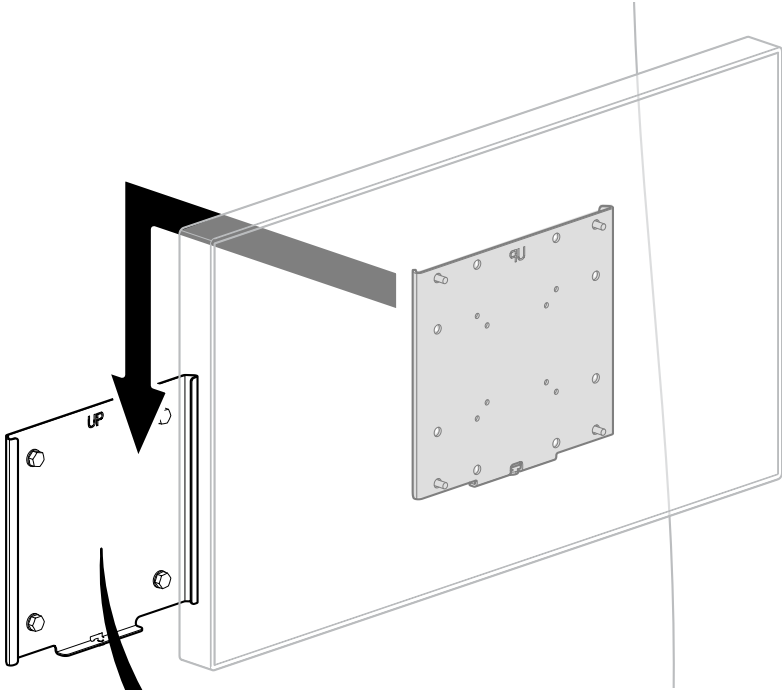

Installation Guide

SPDS522

Universal Flat Wall Mount

CAUTION

- This product must be installed by a professional installer.
- This product is designed to be wall mounted. Before installing please verify that the wall can bear the combined weight of the solution and hardware. Standard fixings for wooden material and fixings for concrete material are supplied as part of the product, but they will not be suitable for all types of walls.
- It is the responsibility of the installer to use appropriate fixings for the specific installation location.
- The maximum weight limit for this product is 80 kg. Do not exceed the stated weight limit.
- This product is intended for indoor use only.
- If these installation instructions are not followed precisely, it could lead to product failure and potential personal injury.
- Ergonomic Solutions / SpacePole inc. cannot be held responsible for any failure or injury, if the installation instructions are not followed correctly.

Tool list

SPIRIT LEVEL

Box content

4x M6x12

5 x M4x8

4 x M4x6

4x wall plugs

4x 8x60mm screw

1 Mount wall bracket

It is the responsibility of the installer to use the appropriate fixings for the specific installation location!

2 Mount screen bracket

3 Mount screen to wall

4

Secure screen

M4x8

Need help? Contact us