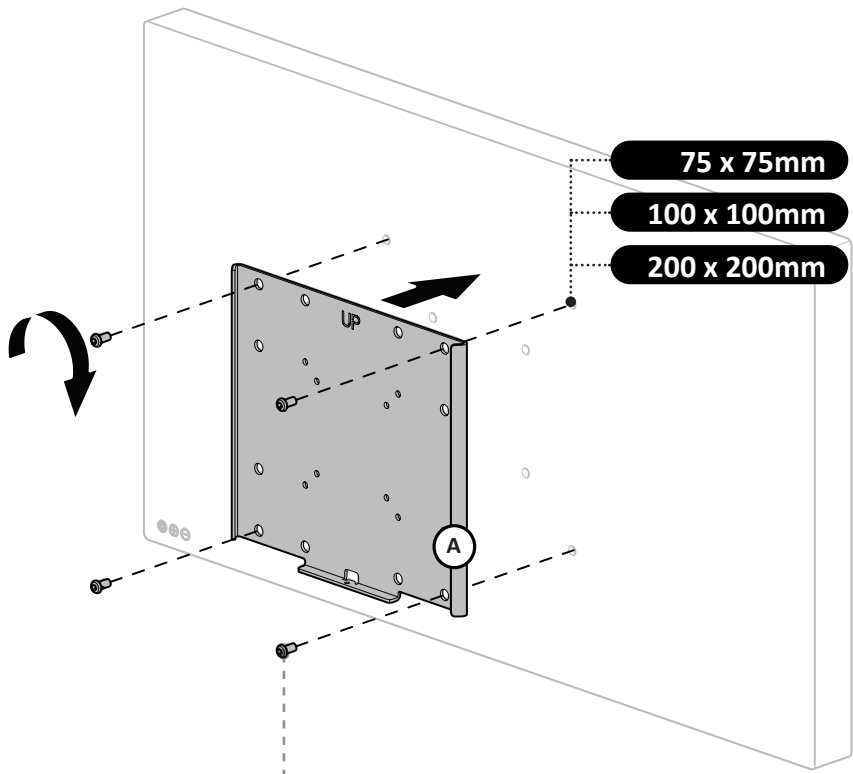

Installation Guide

SPDS522

Universal Flat Wall Mount

CAUTION

- This product must be installed by a professional installer.
- This product is designed to be wall mounted. Before installing please verify that the wall can bear the combined weight of the solution and hardware. Standard fixings for wooden material and fixings for concrete material are supplied as part of the product, but they will not be suitable for all types of walls.
- It is the responsibility of the installer to use appropriate fixings for the specific installation location.
- The maximum weight limit for this product is 80 kg. Do not exceed the stated weight limit.
- This product is intended for indoor use only.
- If these installation instructions are not followed precisely, it could lead to product failure and potential personal injury.
- Ergonomic Solutions / SpacePole inc. cannot be held responsible for any failure or injury, if the installation instructions are not followed correctly.

Tool list

SPIRIT LEVEL

Box content

4x M6x12

5 x M4x8

4 x M4x6

4x wall plugs

4x 8x60mm screw

1 Mount wall bracket

It is the responsibility of the installer to use the appropriate fixings for the specific installation location!

2 Mount screen bracket

3 Mount screen to wall

4

Secure screen

M4x8

Need help? Contact us