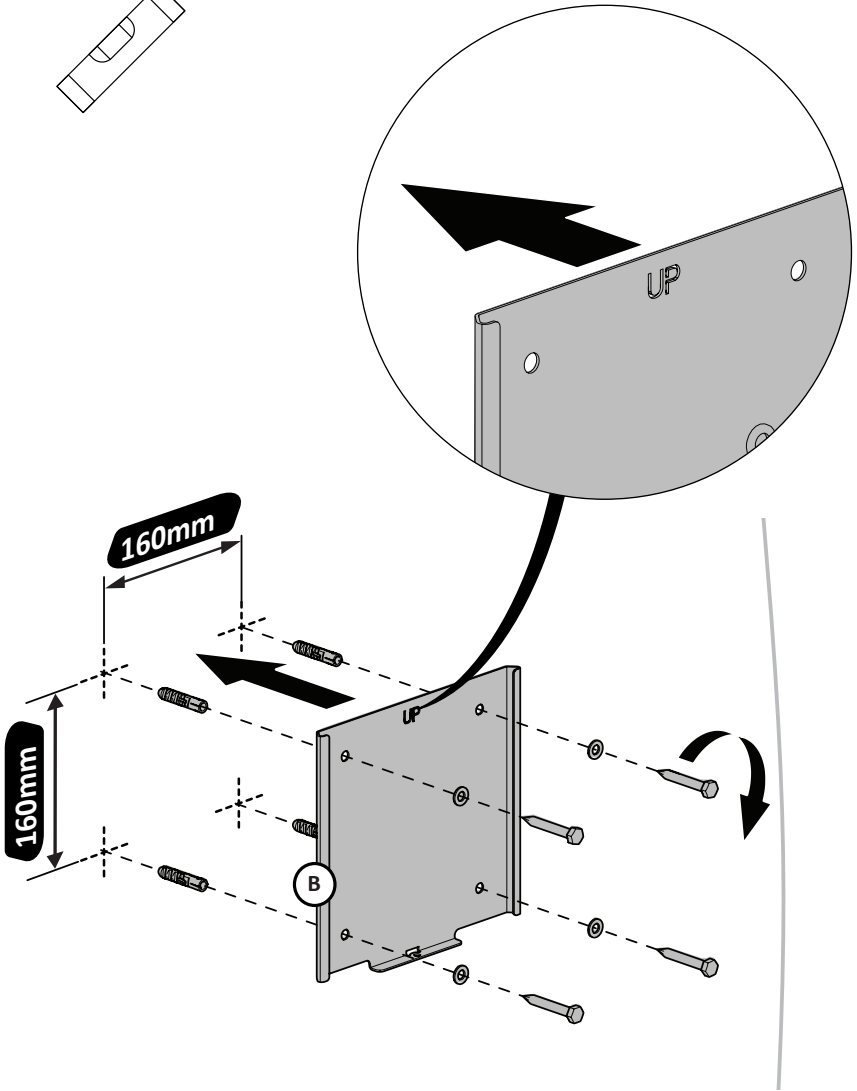

Installation Guide

SPDS522

Universal Flat Wall Mount

CAUTION

- This product must be installed by a professional installer.
- This product is designed to be wall mounted. Before installing please verify that the wall can bear the combined weight of the solution and hardware. Standard fixings for wooden material and fixings for concrete material are supplied as part of the product, but they will not be suitable for all types of walls.
- It is the responsibility of the installer to use appropriate fixings for the specific installation location.
- The maximum weight limit for this product is 80 kg. Do not exceed the stated weight limit.
- This product is intended for indoor use only.
- If these installation instructions are not followed precisely, it could lead to product failure and potential personal injury.
- Ergonomic Solutions / SpacePole inc. cannot be held responsible for any failure or injury, if the installation instructions are not followed correctly.

Tool list

SPIRIT LEVEL

Box content

4x M6x12

5 x M4x8

4 x M4x6

4x wall plugs

4x 8x60mm screw

1 Mount wall bracket

It is the responsibility of the installer to use the appropriate fixings for the specific installation location!

2 Mount screen bracket

3 Mount screen to wall

4

Secure screen

M4x8

Need help? Contact us