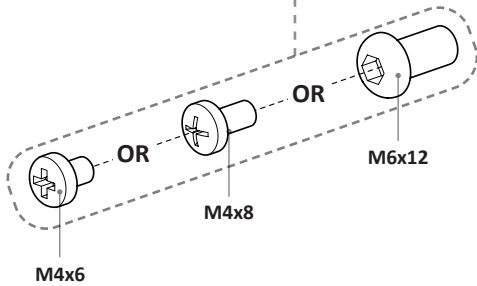

Installation Guide

SPDS522

Universal Flat Wall Mount

CAUTION

- This product must be installed by a professional installer.
- This product is designed to be wall mounted. Before installing please verify that the wall can bear the combined weight of the solution and hardware. Standard fixings for wooden material and fixings for concrete material are supplied as part of the product, but they will not be suitable for all types of walls.
- It is the responsibility of the installer to use appropriate fixings for the specific installation location.
- The maximum weight limit for this product is 80 kg. Do not exceed the stated weight limit.
- This product is intended for indoor use only.
- If these installation instructions are not followed precisely, it could lead to product failure and potential personal injury.
- Ergonomic Solutions / SpacePole inc. cannot be held responsible for any failure or injury, if the installation instructions are not followed correctly.

Tool list

SPIRIT LEVEL

Box content

4x M6x12

5 x M4x8

4 x M4x6

4x wall plugs

4x 8x60mm screw

1 Mount wall bracket

It is the responsibility of the installer to use the appropriate fixings for the specific installation location!

2 Mount screen bracket

3 Mount screen to wall

4

Secure screen

M4x8

Need help? Contact us