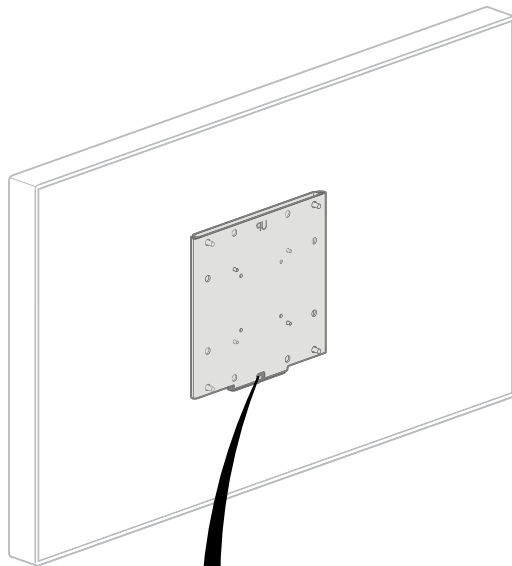

Installation Guide

SPDS522

Universal Flat Wall Mount

CAUTION

- This product must be installed by a professional installer.
- This product is designed to be wall mounted. Before installing please verify that the wall can bear the combined weight of the solution and hardware. Standard fixings for wooden material and fixings for concrete material are supplied as part of the product, but they will not be suitable for all types of walls.
- It is the responsibility of the installer to use appropriate fixings for the specific installation location.
- The maximum weight limit for this product is 80 kg. Do not exceed the stated weight limit.
- This product is intended for indoor use only.
- If these installation instructions are not followed precisely, it could lead to product failure and potential personal injury.
- Ergonomic Solutions / SpacePole inc. cannot be held responsible for any failure or injury, if the installation instructions are not followed correctly.

Tool list

SPIRIT LEVEL

Box content

4x M6x12

5 x M4x8

4 x M4x6

4x wall plugs

4x 8x60mm screw

1 Mount wall bracket

It is the responsibility of the installer to use the appropriate fixings for the specific installation location!

2 Mount screen bracket

3 Mount screen to wall

4

Secure screen

M4x8

Need help? Contact us