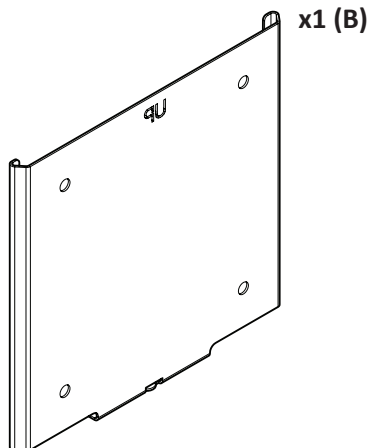

Installation Guide

SPDS522

Universal Flat Wall Mount

CAUTION

- This product must be installed by a professional installer.
- This product is designed to be wall mounted. Before installing please verify that the wall can bear the combined weight of the solution and hardware. Standard fixings for wooden material and fixings for concrete material are supplied as part of the product, but they will not be suitable for all types of walls.
- It is the responsibility of the installer to use appropriate fixings for the specific installation location.
- The maximum weight limit for this product is 80 kg. Do not exceed the stated weight limit.
- This product is intended for indoor use only.
- If these installation instructions are not followed precisely, it could lead to product failure and potential personal injury.
- Ergonomic Solutions / SpacePole inc. cannot be held responsible for any failure or injury, if the installation instructions are not followed correctly.

Tool list

SPIRIT LEVEL

Box content

4x M6x12

5 x M4x8

4 x M4x6

4x wall plugs

4x 8x60mm screw