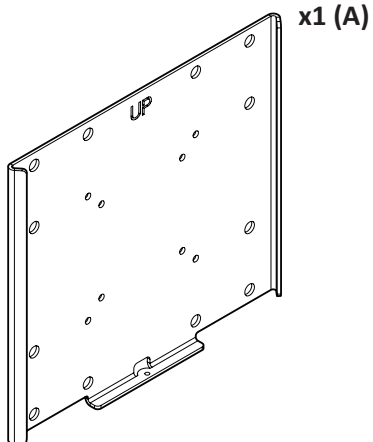

Installation Guide

SPDS522

Universal Flat Wall Mount

CAUTION

- This product must be installed by a professional installer.
- This product is designed to be wall mounted. Before installing please verify that the wall can bear the combined weight of the solution and hardware. Standard fixings for wooden material and fixings for concrete material are supplied as part of the product, but they will not be suitable for all types of walls.
- It is the responsibility of the installer to use appropriate fixings for the specific installation location.
- The maximum weight limit for this product is 80 kg. Do not exceed the stated weight limit.
- This product is intended for indoor use only.
- If these installation instructions are not followed precisely, it could lead to product failure and potential personal injury.
- Ergonomic Solutions / SpacePole inc. cannot be held responsible for any failure or injury, if the installation instructions are not followed correctly.

Tool list

SPIRIT LEVEL

Box content

4x M6x12

5 x M4x8

4 x M4x6

4x wall plugs

4x 8x60mm screw